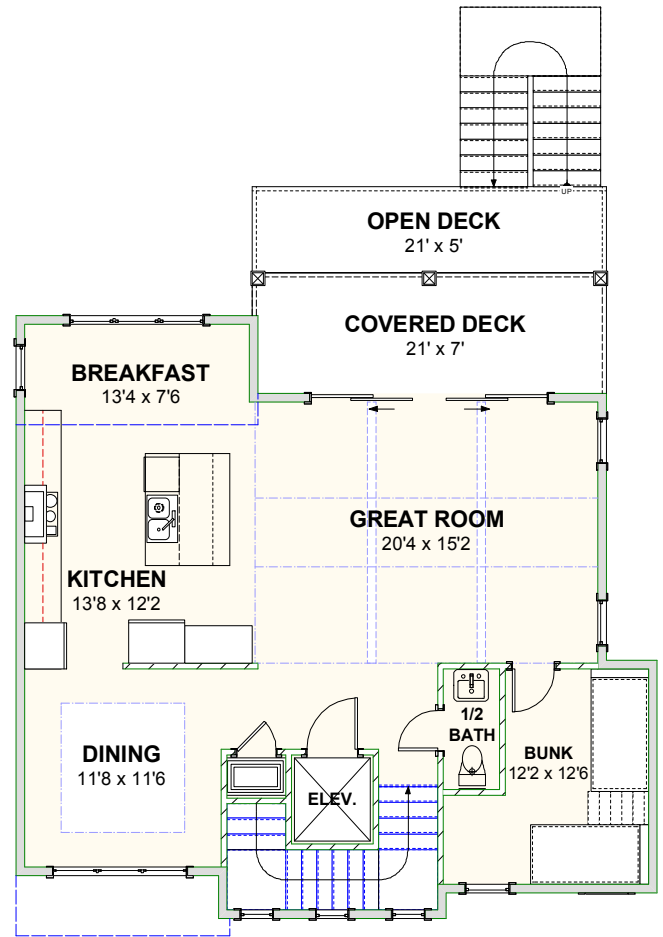

CAROLINA BLUEWATER CONSTRUCTION

BUILDING TOMORROW WITH AFFORDABLE QUALITY HOMES

910-575-7100

6934-9 BEACH DR SW, OCEAN ISLE BEACH, NC 28469

BEACH HOME 223

2,209 SQ FT | 4 BEDROOMS | 2 BATHS—1 HALF | 590 SQ FT DECKS

WWW.CAROLINABLUEWATERCONSTRUCTION.COM

BEACH HOME 223

2,209 SQ FT | 4 BEDROOMS | 2 BATHS—1 HALF | 590 SQ FT DECKS

38' x 43'6"

1ST FLOOR - FLOOR PLAN

2ND FLOOR - FLOOR PLAN

CAROLINA
BLUEWATER
CONSTRUCTION

910-575-7100