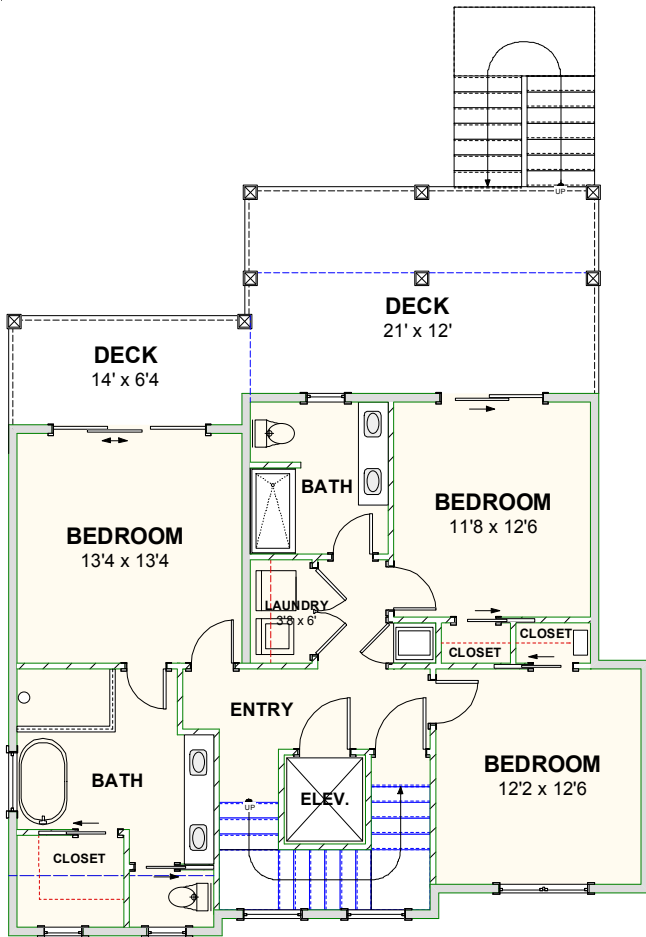

CAROLINA BLUEWATER CONSTRUCTION

BUILDING TOMORROW WITH AFFORDABLE QUALITY HOMES

910-575-7100

6934-9 BEACH DR SW, OCEAN ISLE BEACH, NC 28469

BEACH HOME 223

2,209 SQ FT | 4 BEDROOMS | 2 BATHS—1 HALF | 590 SQ FT DECKS

WWW.CAROLINABLUEWATERCONSTRUCTION.COM

BEACH HOME 223

2,209 SQ FT | 4 BEDROOMS | 2 BATHS—1 HALF | 590 SQ FT DECKS

38' x 43'6"

1ST FLOOR - FLOOR PLAN

2ND FLOOR - FLOOR PLAN

CAROLINA
BLUEWATER
CONSTRUCTION

910-575-7100