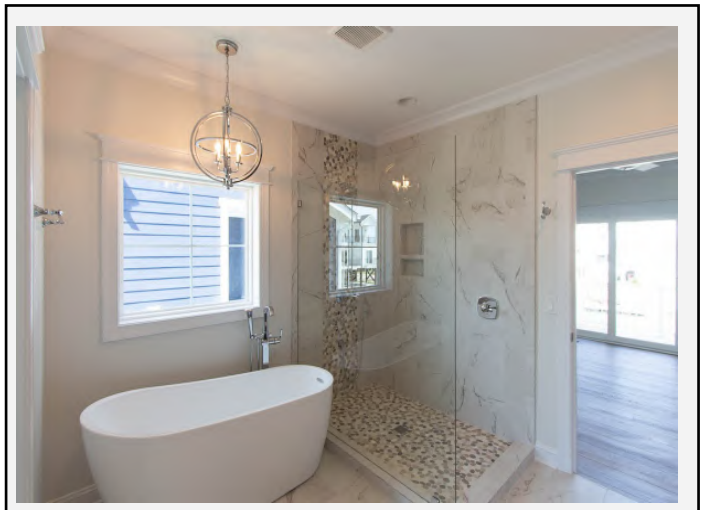

CAROLINA BLUEWATER CONSTRUCTION

BUILDING TOMORROW WITH AFFORDABLE QUALITY HOMES

910-575-7100

6934-9 BEACH DR SW, OCEAN ISLE BEACH, NC 28469

BEACH HOME 223

2,209 SQ FT | 4 BEDROOMS | 2 BATHS—1 HALF | 590 SQ FT DECKS

WWW.CAROLINABLUEWATERCONSTRUCTION.COM

BEACH HOME 223

2,209 SQ FT | 4 BEDROOMS | 2 BATHS—1 HALF | 590 SQ FT DECKS

38' x 43'6"

1ST FLOOR - FLOOR PLAN

2ND FLOOR - FLOOR PLAN

CAROLINA
BLUEWATER
CONSTRUCTION

910-575-7100